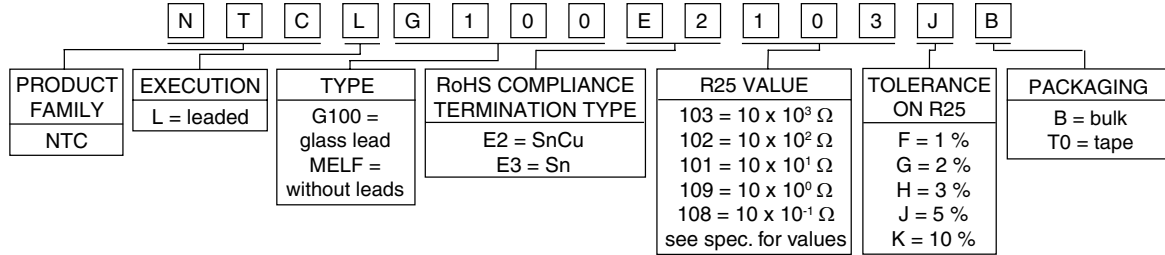

NTC Glass Encapsulated

GENERAL ORDER INFORMATION

PART NUMBER: NTC L G100 E2 103 J B

PRODUCT DESCRIPTION: 2381 633 8 3 103