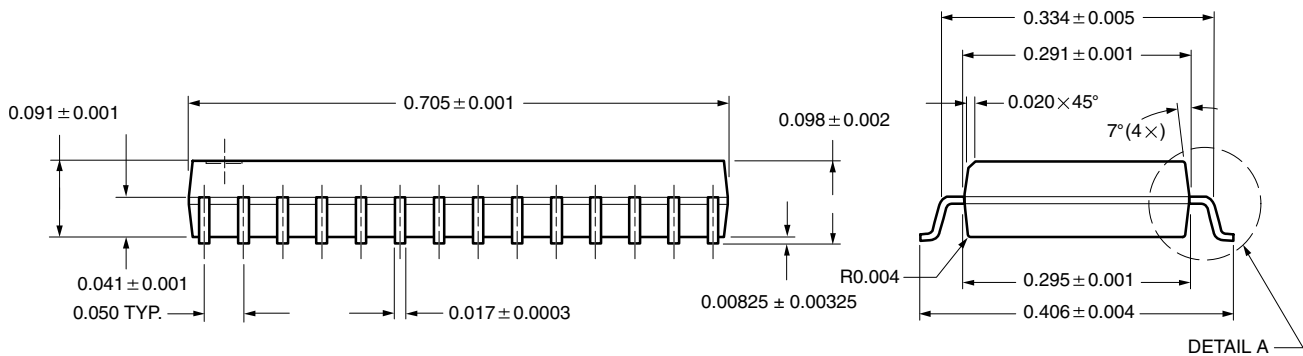

SOIC (WIDE-BODY): 28-LEADS

All Dimensions In Inches

ECN: E11-2209-Rev. D, 01-Aug-11
DWG: 5850