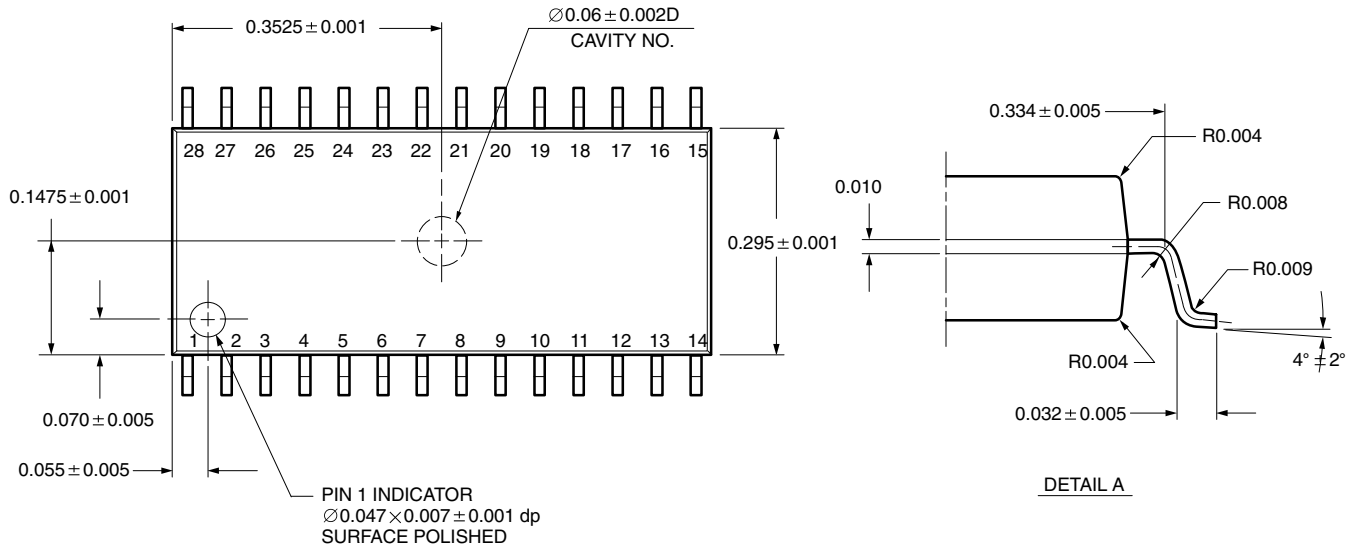

SOIC (WIDE-BODY): 28-LEADS

All Dimensions In Inches

ECN: E11-2209-Rev. D, 01-Aug-11
DWG: 5850