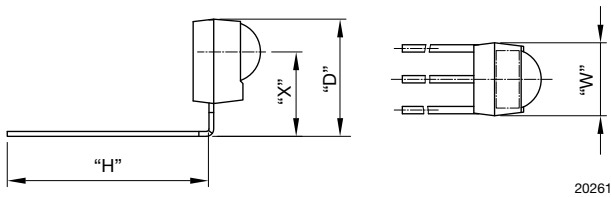

IR Receiver Modules for Remote Control Systems

AVAILABLE FOR:

- TSOP34...
- TSOP4....
- TSOP32...
- TSOP2....

NAME	LENS AXIS (X)	VIEW	TYPE	HEIGHT (H)	WIDTH (W)	DEPTH (D)
SJ1	7.4		Bend	19.25	6	10.1

MECHANICAL DIMENSIONS in millimeters

PACKAGING DIMENSIONS in millimeters

Drawing-No.: 9.700-5213.0-4
 Rev. 6; Date: 20.11.03
 20262-1

ORDERING INFORMATION

Note
 d = "digit", please consult the list of available series on the previous page to create a valid part number.