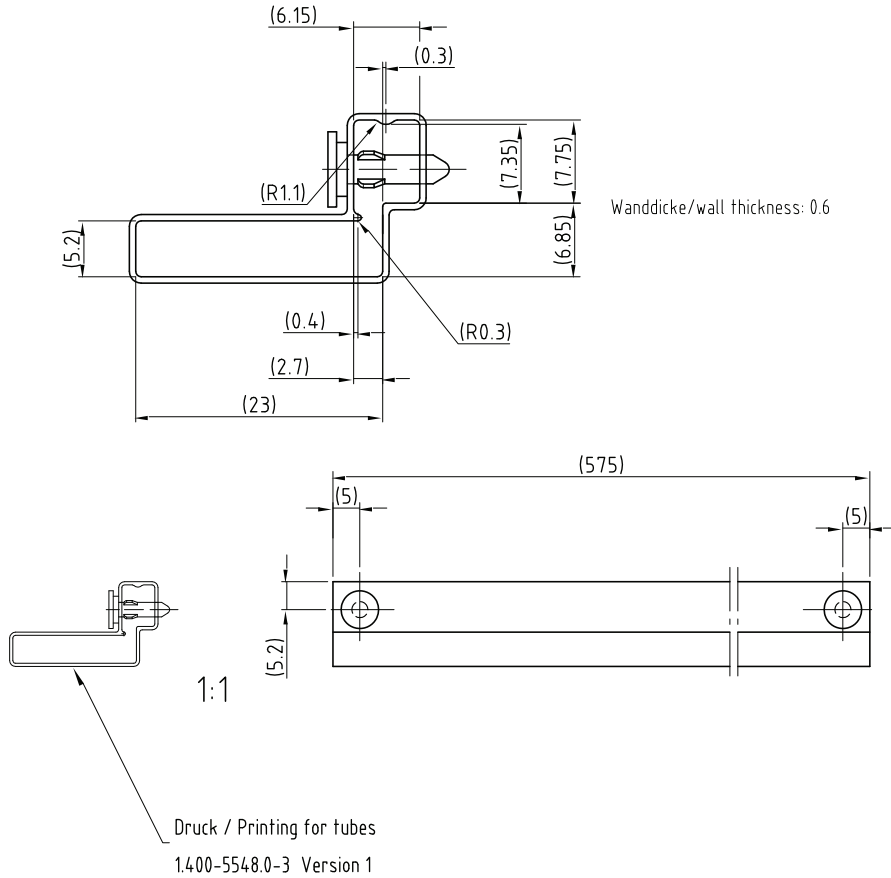

IR Receiver Modules for Remote Control Systems

AVAILABLE FOR:

- TSOP34...
- TSOP4....
- TSOP32...
- TSOP2....

NAME	LENS AXIS (X)	VIEW	TYPE	HEIGHT (H)	WIDTH (W)	DEPTH (D)
SJ1	7.4		Bend	19.25	6	10.1

MECHANICAL DIMENSIONS in millimeters

PACKAGING DIMENSIONS in millimeters

Drawing-No.: 9.700-5213.0-4
 Rev. 6; Date: 20.11.03
 20262-1

ORDERING INFORMATION

Note
 d = "digit", please consult the list of available series on the previous page to create a valid part number.

Example: TSOP14838SJ1

PACKING QUANTITY

- 90 pieces per tube
- 24 tubes per carton