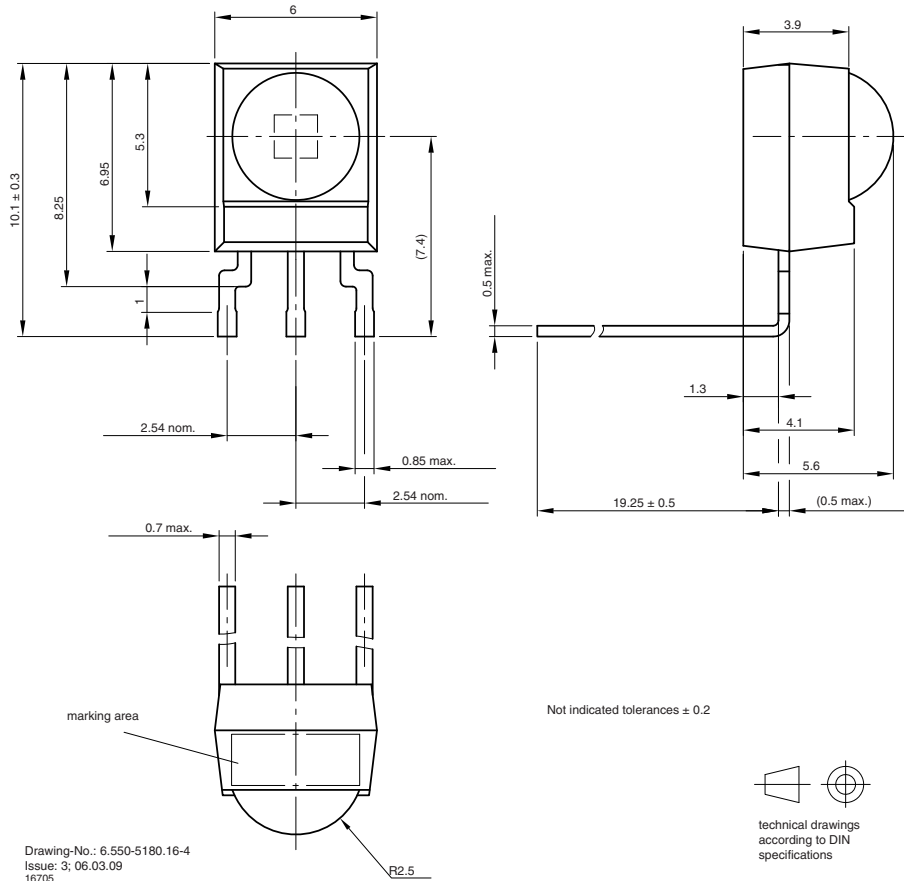

IR Receiver Modules for Remote Control Systems

AVAILABLE FOR:

- TSOP34...
- TSOP4....
- TSOP32...
- TSOP2....

NAME	LENS AXIS (X)	VIEW	TYPE	HEIGHT (H)	WIDTH (W)	DEPTH (D)
SJ1	7.4		Bend	19.25	6	10.1

MECHANICAL DIMENSIONS in millimeters

PACKAGING DIMENSIONS in millimeters

Drawing-No.: 9.700-5213.0-4
 Rev. 6; Date: 20.11.03
 20262-1

ORDERING INFORMATION

Note
 d = "digit", please consult the list of available series on the previous page to create a valid part number.

Example: TSOP14838SJ1

PACKING QUANTITY

- 90 pieces per tube
- 24 tubes per carton