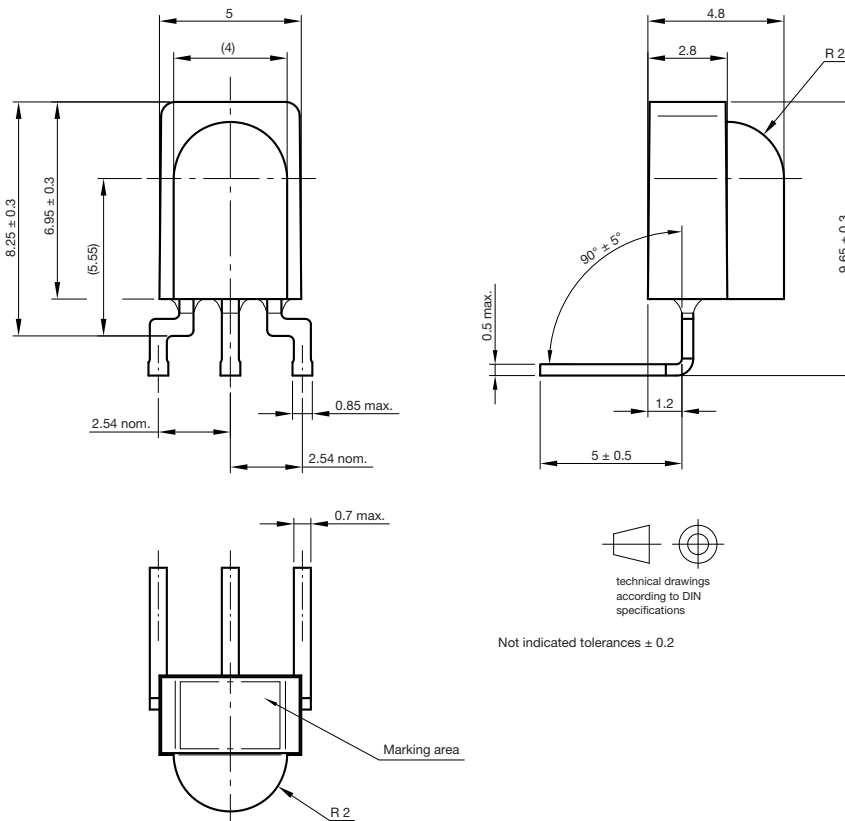

IR Receiver Modules for Remote Control Systems

20060

AVAILABLE FOR:

- TSOP58...
- TSOP59...
- TSOP38....
- TSOP39...
- TSOP98...

20261

NAME	LENS AXIS (X)	VIEW	TYPE	HEIGHT (H)	WIDTH (W)	DEPTH (D)
ST1	6.95		Bend	5	5	9.65

MECHANICAL DIMENSIONS in millimeters

PACKAGING DIMENSIONS in millimeters

Drawing-No.: 9.700-5309.0-4
Rev. 2; Date: 26.10.07
20440

ORDERING INFORMATION

Note

d = "digit", please consult the list of available series on the previous page to create a valid part number.

Example: TSOP19238ST1

PACKING QUANTITY

- 105 pieces per tube
- 30 tubes per carton