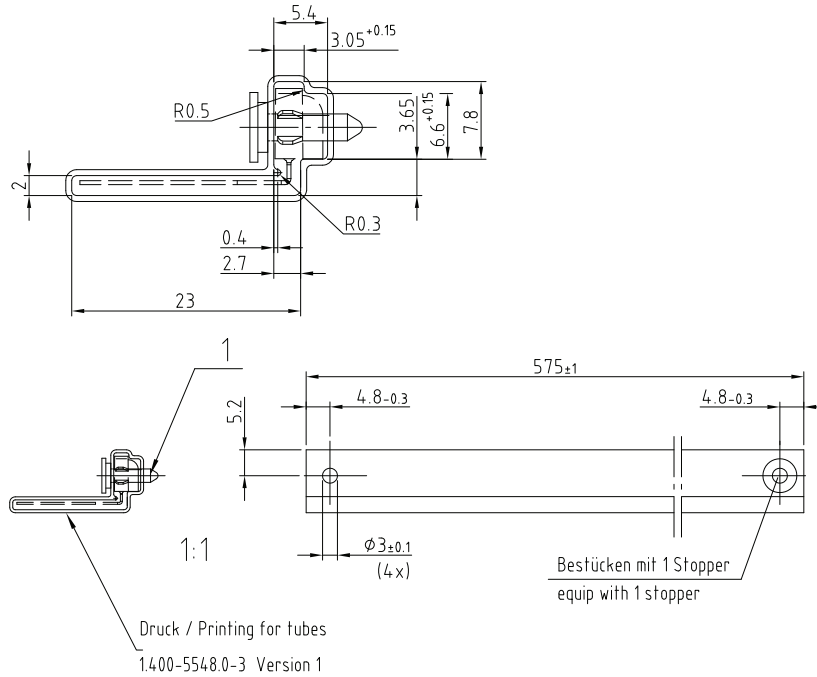

IR Receiver Modules for Remote Control Systems

20060

AVAILABLE FOR:

- TSOP58...
- TSOP59...
- TSOP38....
- TSOP39...
- TSOP98...

20261

NAME	LENS AXIS (X)	VIEW	TYPE	HEIGHT (H)	WIDTH (W)	DEPTH (D)
ST1	6.95		Bend	5	5	9.65

MECHANICAL DIMENSIONS in millimeters

PACKAGING DIMENSIONS in millimeters

Drawing-No.: 9.700-5309.0-4
Rev. 2; Date: 26.10.07
20440

ORDERING INFORMATION

Note

d = "digit", please consult the list of available series on the previous page to create a valid part number.

Example: TSOP19238ST1

PACKING QUANTITY

- 105 pieces per tube
- 30 tubes per carton