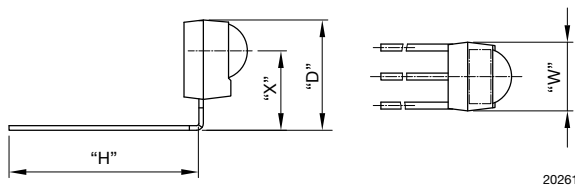

IR Receiver Modules for Remote Control Systems

20060

AVAILABLE FOR:

- TSOP58...
- TSOP59...
- TSOP38....
- TSOP39...
- TSOP98...

20261

NAME	LENS AXIS (X)	VIEW	TYPE	HEIGHT (H)	WIDTH (W)	DEPTH (D)
ST1	6.95		Bend	5	5	9.65

MECHANICAL DIMENSIONS in millimeters

PACKAGING DIMENSIONS in millimeters

Drawing-No.: 9.700-5309.0-4
Rev. 2; Date: 26.10.07
20440

ORDERING INFORMATION

Note

d = "digit", please consult the list of available series on the previous page to create a valid part number.