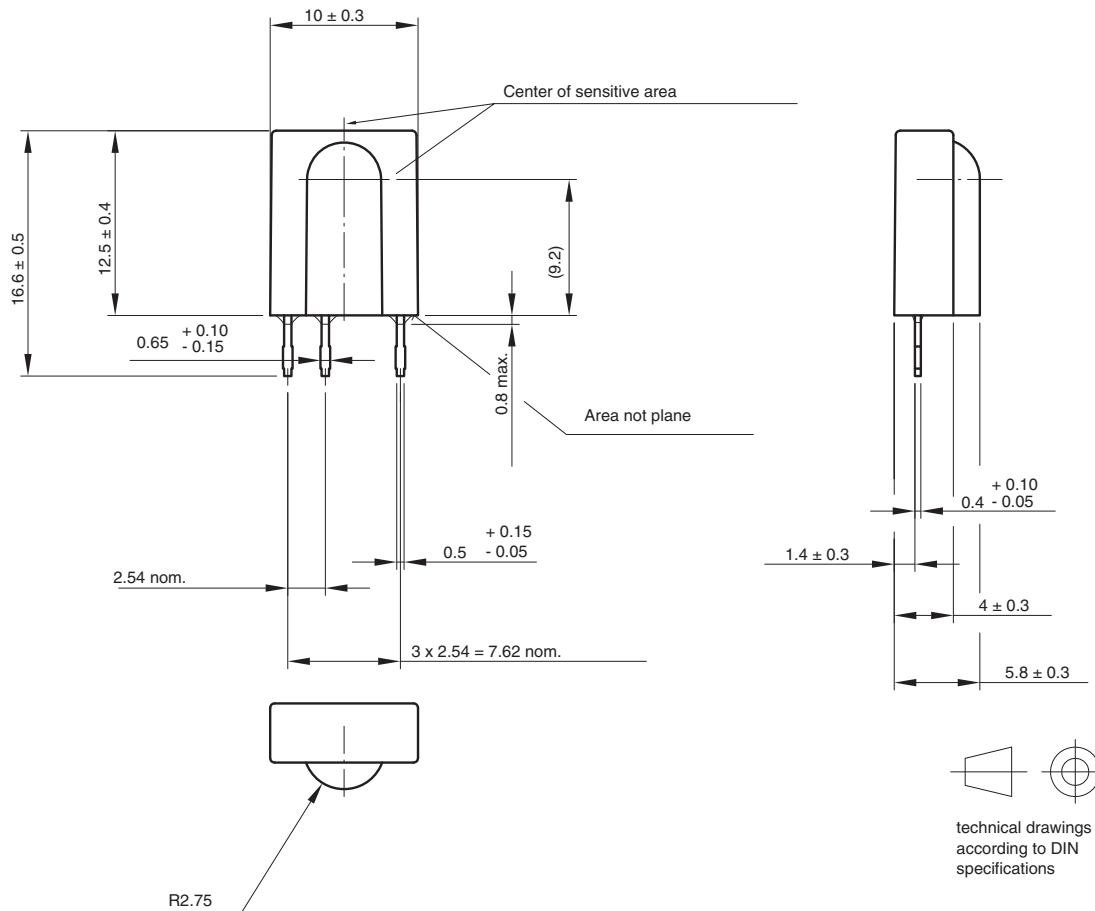

IR Receiver Modules for Remote Control Systems

AVAILABLE FOR:

- TSOP31...
- TSOP1...

NAME	LENS AXIS (X)	VIEW	TYPE	HEIGHT (H)	WIDTH (W)	DEPTH (D)
SA1	13.3		Cut	16.6	10	

MECHANICAL DIMENSIONS in millimeters

Drawing-No.: 6.550-5095.04-4
 Issue: 11; 04.08.09
 20449

PACKAGING DIMENSIONS in millimeters

ORDERING INFORMATION

Note

d = "digit", please consult the list of available series on the previous page to create a valid part number.

Example: TSOP31238SA1

PACKING QUANTITY

- 54 pieces per tube
- 20 tubes per carton