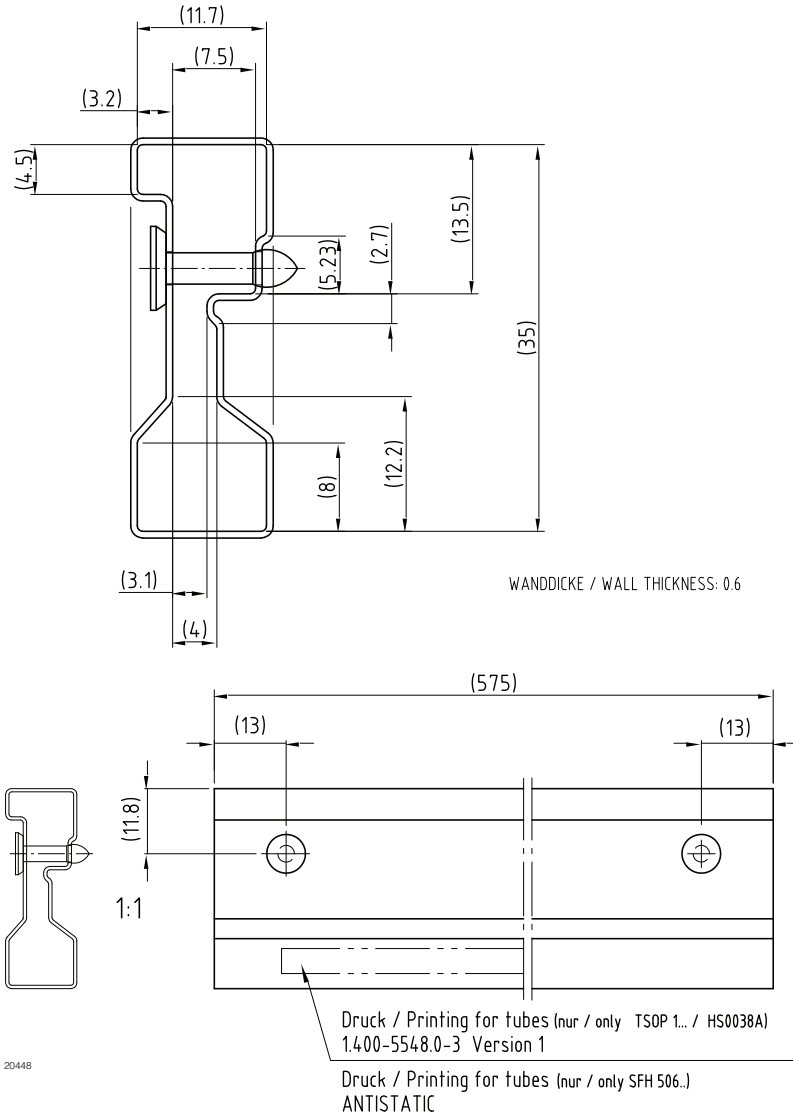

IR Receiver Modules for Remote Control Systems

AVAILABLE FOR:

- TSOP31...
- TSOP1...

NAME	LENS AXIS (X)	VIEW	TYPE	HEIGHT (H)	WIDTH (W)	DEPTH (D)
SA1	13.3		Cut	16.6	10	

MECHANICAL DIMENSIONS in millimeters

Drawing-No.: 6.550-5095.04-4
 Issue: 11; 04.08.09
 20449

PACKAGING DIMENSIONS in millimeters

ORDERING INFORMATION

Note

d = "digit", please consult the list of available series on the previous page to create a valid part number.

Example: TSOP31238SA1

PACKING QUANTITY

- 54 pieces per tube
- 20 tubes per carton