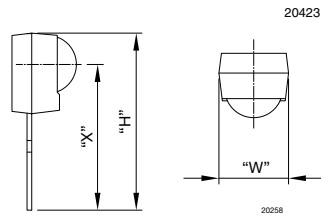

IR Receiver Modules for Remote Control Systems

AVAILABLE FOR:

- TSOP31...
- TSOP1...

NAME	LENS AXIS (X)	VIEW	TYPE	HEIGHT (H)	WIDTH (W)	DEPTH (D)
SA1	13.3		Cut	16.6	10	

MECHANICAL DIMENSIONS in millimeters

Drawing-No.: 6.550-5095.04-4
 Issue: 11; 04.08.09
 20449

PACKAGING DIMENSIONS in millimeters

ORDERING INFORMATION

Note

d = "digit", please consult the list of available series on the previous page to create a valid part number.

Example: TSOP31238SA1

PACKING QUANTITY

- 54 pieces per tube
- 20 tubes per carton