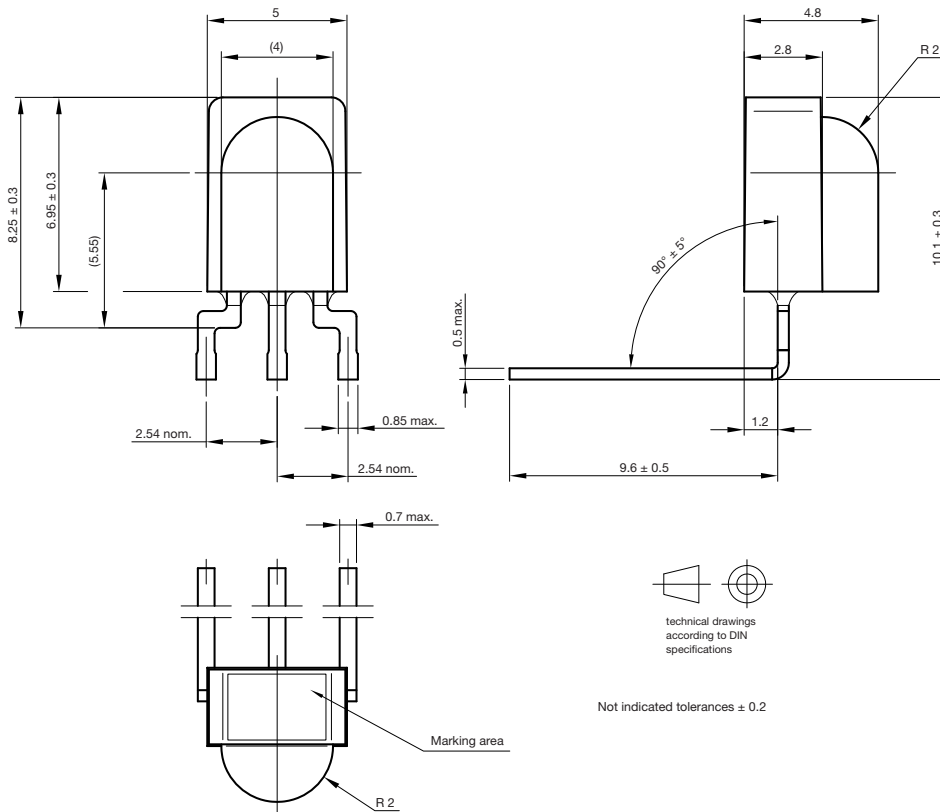

MECHANICAL DIMENSIONS in millimeters

Not indicated tolerances ± 0.2

Drawing-No.: 6.550-5281.06-4
Issue: 2; 12.03.10
21509