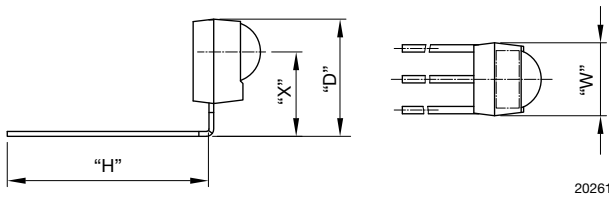

20261

NAME	LENS AXIS (X)	VIEW	TYPE	HEIGHT (H)	WIDTH (W)	DEPTH (D)
SO1	7.4		Bend	9.6	5	10.1