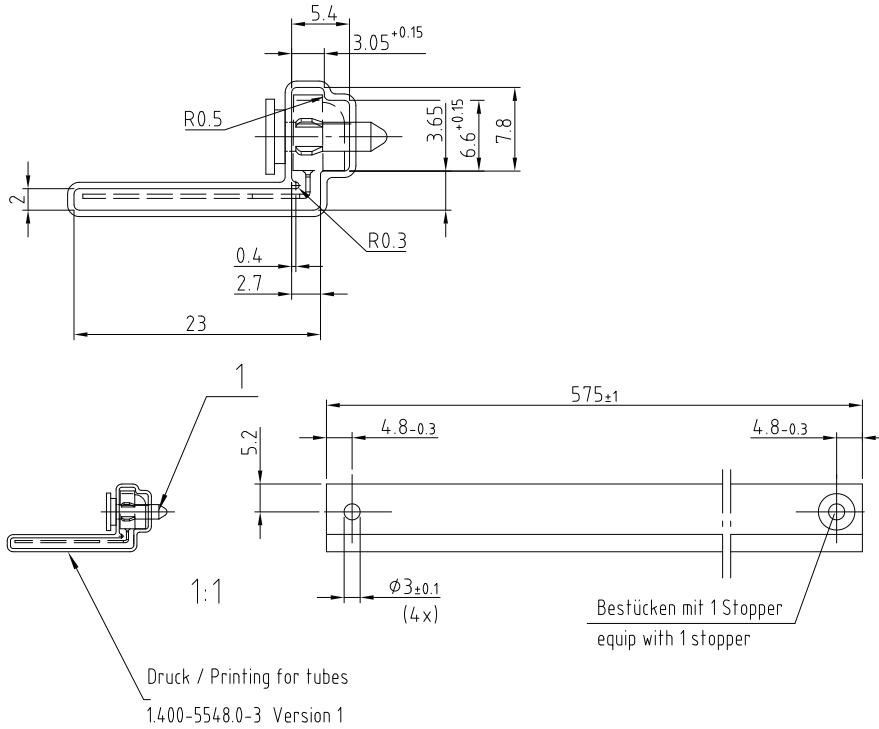

IR Receiver Modules for Remote Control Systems

20060

AVAILABLE FOR:

- TSOP58...
- TSOP59...
- TSOP38....
- TSOP39...
- TSOP98...

20261

NAME	LENS AXIS (X)	VIEW	TYPE	HEIGHT (H)	WIDTH (W)	DEPTH (D)
SO1	7.4		Bend	9.6	5	10.1

MECHANICAL DIMENSIONS in millimeters

technical drawings according to DIN specifications

Not indicated tolerances ± 0.2

 Drawing-No.: 6.550-5281.06-4
 Issue: 2; 12.03.10
 21509

PACKAGING DIMENSIONS in millimeters

Drawing-No.: 9.700-5309.0-4
 Rev. 2; Date: 26.10.07
 20440

ORDERING INFORMATION

Note
 d = "digit", please consult the list of available series on page 1 to create a valid part number.

Example: TSOP39238SO1

PACKING QUANTITY

- 105 pieces per tube
- 30 tubes per carton