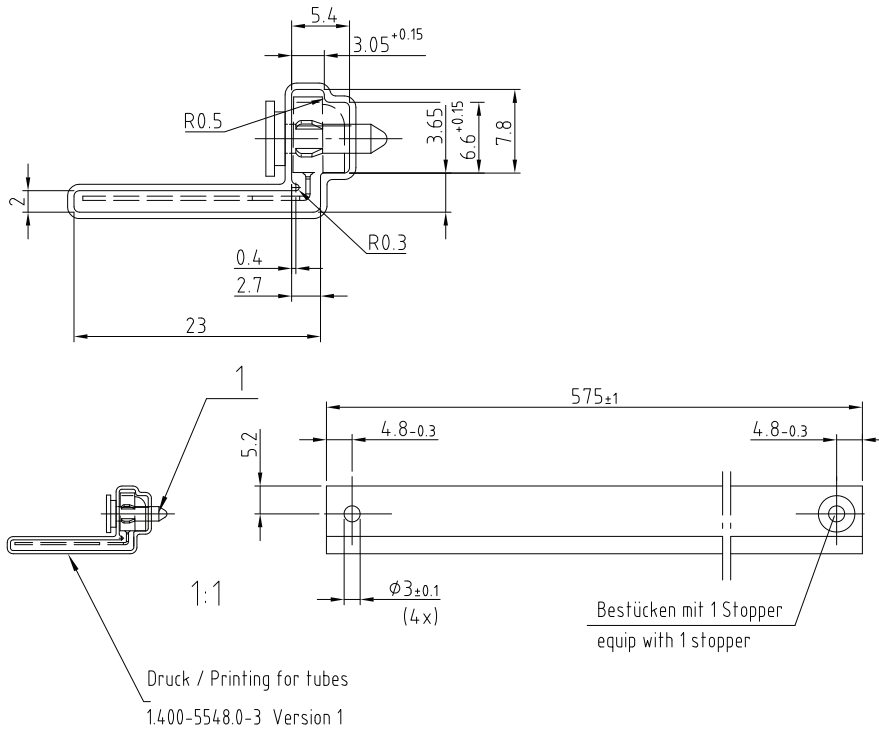

IR Receiver Modules for Remote Control Systems

AVAILABLE FOR:

- TSOP58...
- TSOP59...
- TSOP38....
- TSOP39...
- TSOP98...

NAME	LENS AXIS (X)	VIEW	TYPE	HEIGHT (H)	WIDTH (W)	DEPTH (D)
SJ1	7.4		Bend	19.25	5	10.1

MECHANICAL DIMENSIONS in millimeters

Drawing-No.: 6.550-5281.07-4
 Issue: 2; 12.03.10
 21651

PACKAGING DIMENSIONS in millimeters

Drawing-No.: 9.700-5309.0-4
Rev. 2; Date: 26.10.07
20440

ORDERING INFORMATION

Note
d = "digit", please consult the list of available series on page 1 to create a valid part number.

Example: TSOP39238SJ1

PACKING QUANTITY

- 105 pieces per tube
- 30 tubes per carton