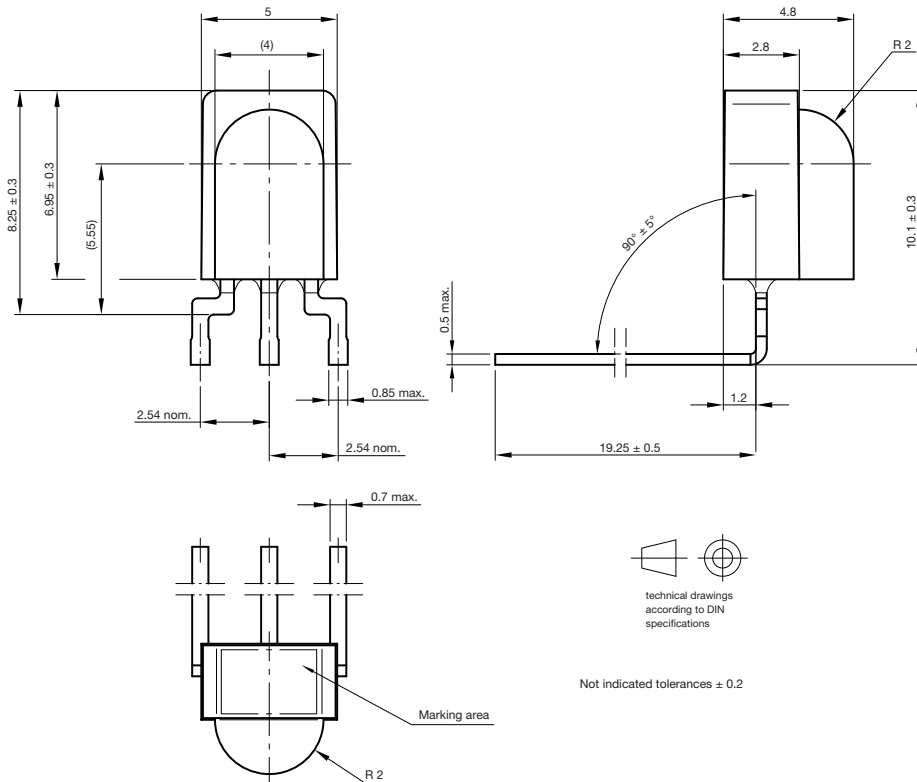

IR Receiver Modules for Remote Control Systems

AVAILABLE FOR:

- TSOP58...
- TSOP59...
- TSOP38....
- TSOP39...
- TSOP98...

NAME	LENS AXIS (X)	VIEW	TYPE	HEIGHT (H)	WIDTH (W)	DEPTH (D)
SJ1	7.4		Bend	19.25	5	10.1

MECHANICAL DIMENSIONS in millimeters

Drawing-No.: 6.550-5281.07-4
 Issue: 2; 12.03.10
 21651

PACKAGING DIMENSIONS in millimeters

Drawing-No.: 9.700-5309.0-4
Rev. 2; Date: 26.10.07
20440

ORDERING INFORMATION

Note
d = "digit", please consult the list of available series on page 1 to create a valid part number.

Example: TSOP39238SJ1

PACKING QUANTITY

- 105 pieces per tube
- 30 tubes per carton