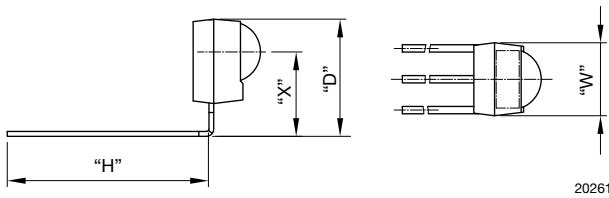

IR Receiver Modules for Remote Control Systems

AVAILABLE FOR:

- TSOP58...
- TSOP59...
- TSOP38....
- TSOP39...
- TSOP98...

NAME	LENS AXIS (X)	VIEW	TYPE	HEIGHT (H)	WIDTH (W)	DEPTH (D)
SJ1	7.4		Bend	19.25	5	10.1

MECHANICAL DIMENSIONS in millimeters

Drawing-No.: 6.550-5281.07-4
 Issue: 2; 12.03.10
 21651

PACKAGING DIMENSIONS in millimeters

Drawing-No.: 9.700-5309.0-4
Rev. 2; Date: 26.10.07
20440

ORDERING INFORMATION

Note
d = "digit", please consult the list of available series on page 1 to create a valid part number.

Example: TSOP39238SJ1

PACKING QUANTITY

- 105 pieces per tube
- 30 tubes per carton