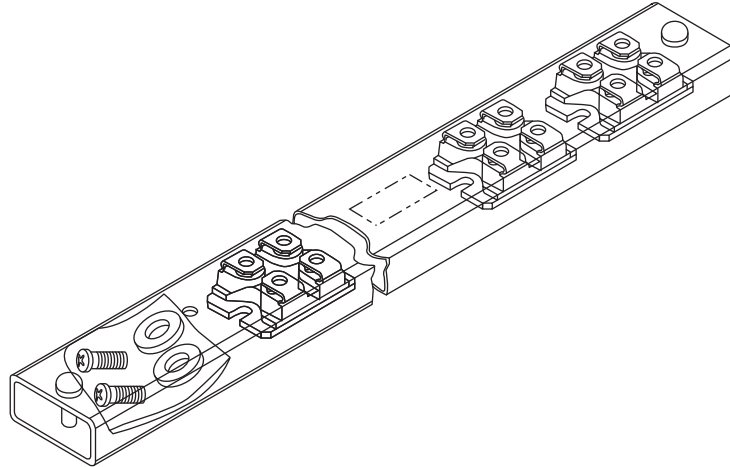

Tube SOT-227

Quantities per tube is 10
M4 screw and washer included