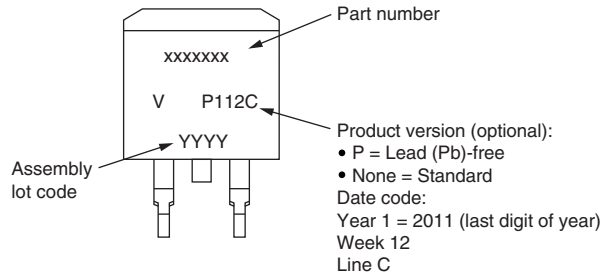

## D-PAK

Example: This is a xxxxxxx with assembly lot code YYYY, assembled on WW 12, 2011 in the assembly line "C"