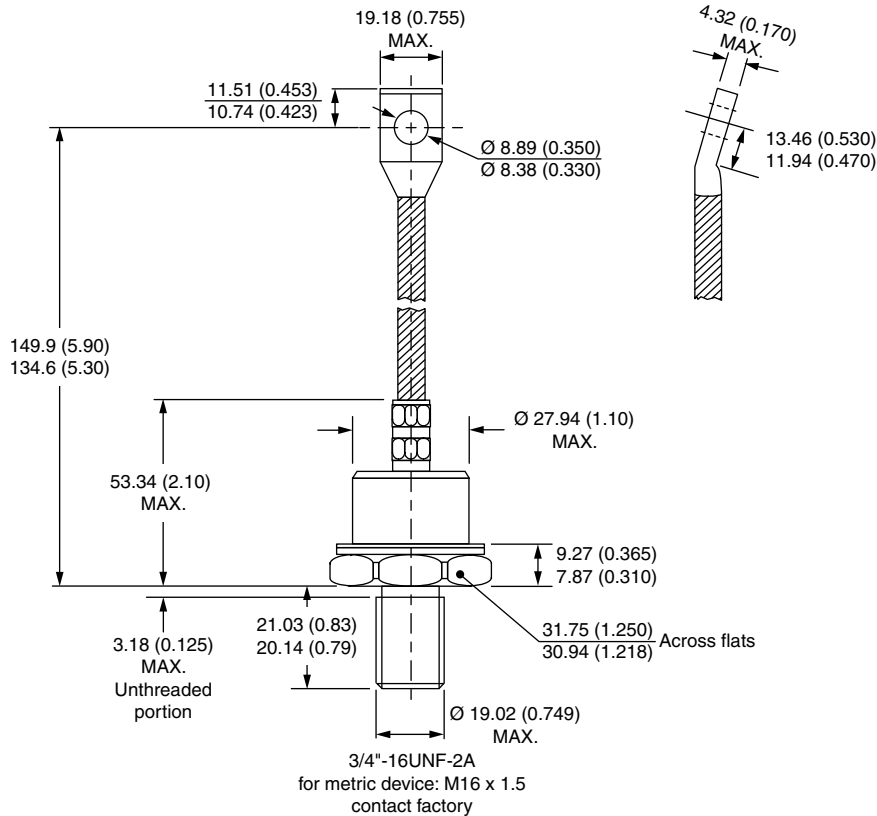

DO-205AB (DO-9) and B-26 for 300U(R) Series

DIMENSIONS FOR 300U(R)-A SERIES - DO-205AB (DO-9) in millimeters (inches)

DIMENSIONS FOR 302U(R)-A SERIES - B-26 in millimeters (inches)