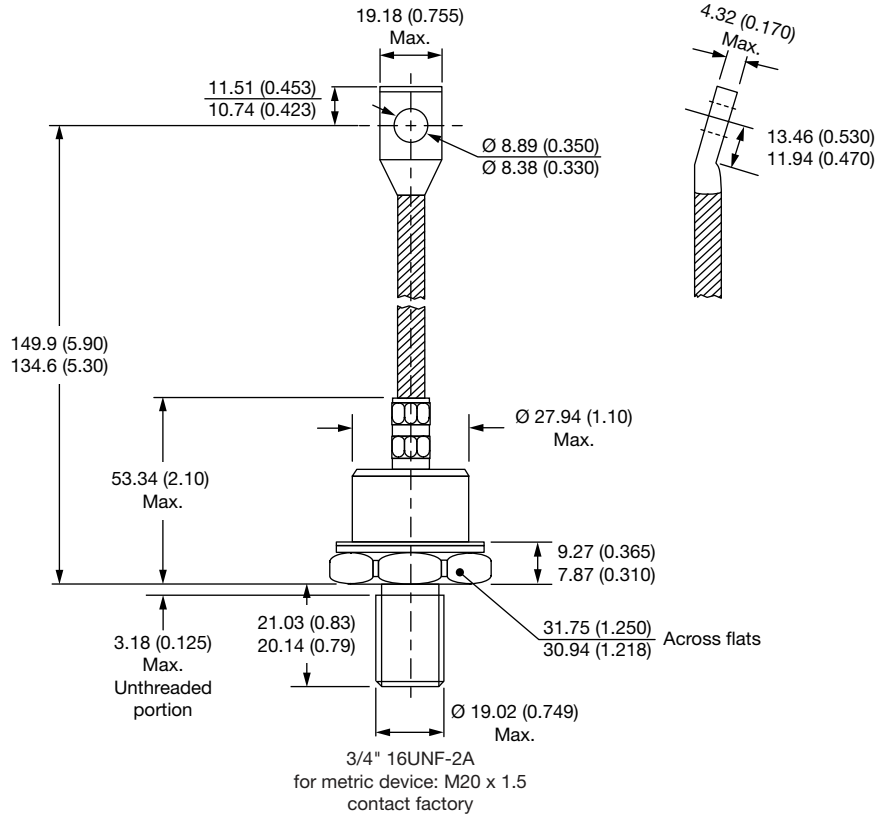

DO-9 (DO-205AB) and B-26 for 300U(R) Series

DIMENSIONS FOR 300U(R)-A SERIES - DO-9 (DO-205AB) in millimeters (inches)

DIMENSIONS FOR 302U(R)-A SERIES - B-26 in millimeters (inches)