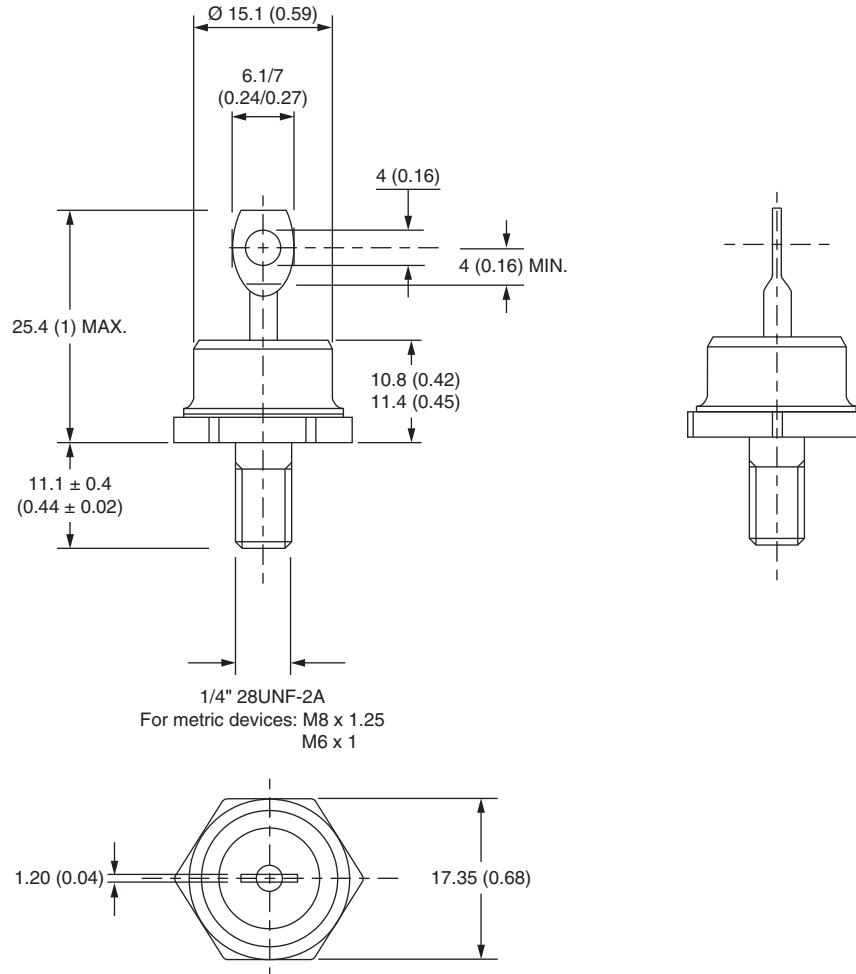

DO-5 (DO-203AB) for 85HF(R), 86HF(R) and 88HF(R) Series

DIMENSIONS FOR 85HF(R) SERIES in millimeters (inches)

DIMENSIONS FOR 86HF(R) SERIES in millimeters (inches)

DIMENSIONS 88HF(R) SERIES in millimeters (inches)