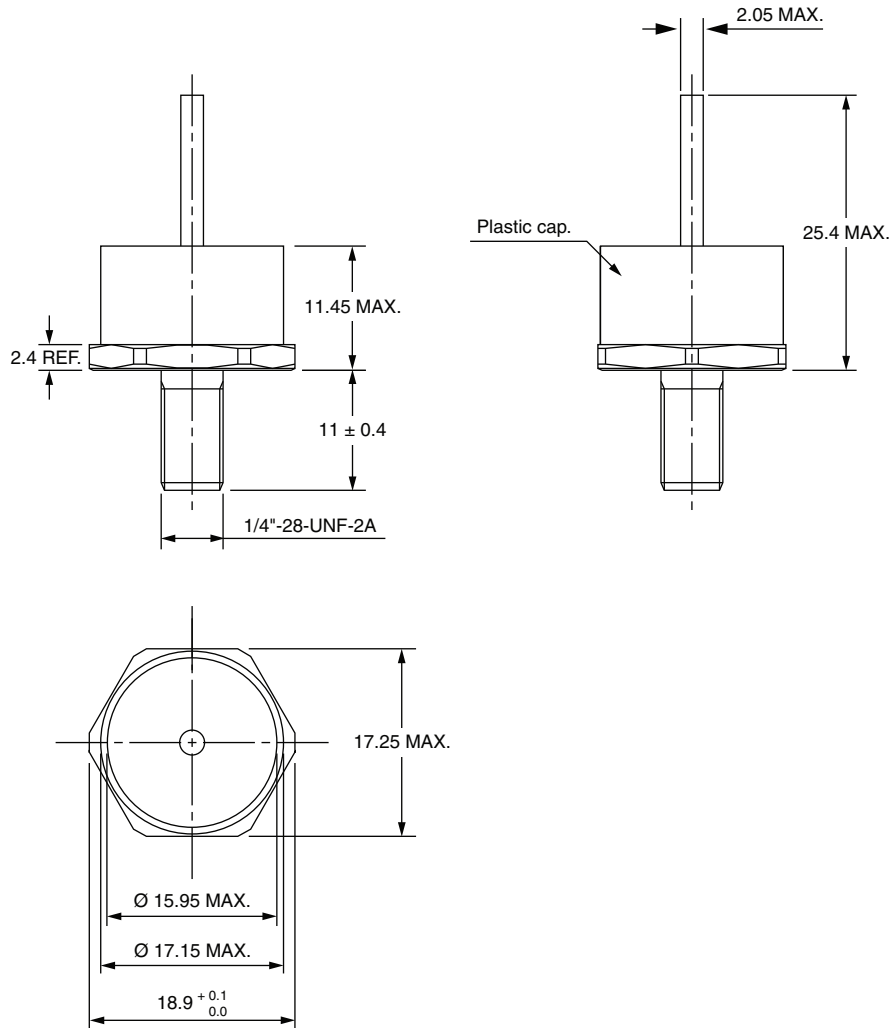

DO-203AB (DO-5) for 50PF(R)...(W), 80PF(R)...(W), and 95PF(R)...(W) Series

DIMENSIONS FOR 80PF(R), 50PF(R), AND 95PF(R) SERIES in millimeters

DIMENSIONS FOR 80PF(R)...(W), 50PF(R)...(W), AND 95PF(R)...(W) SERIES in millimeters

DIMENSIONS FOR 52PF(R), 82PF(R), AND 97PF(R) SERIES in millimeters