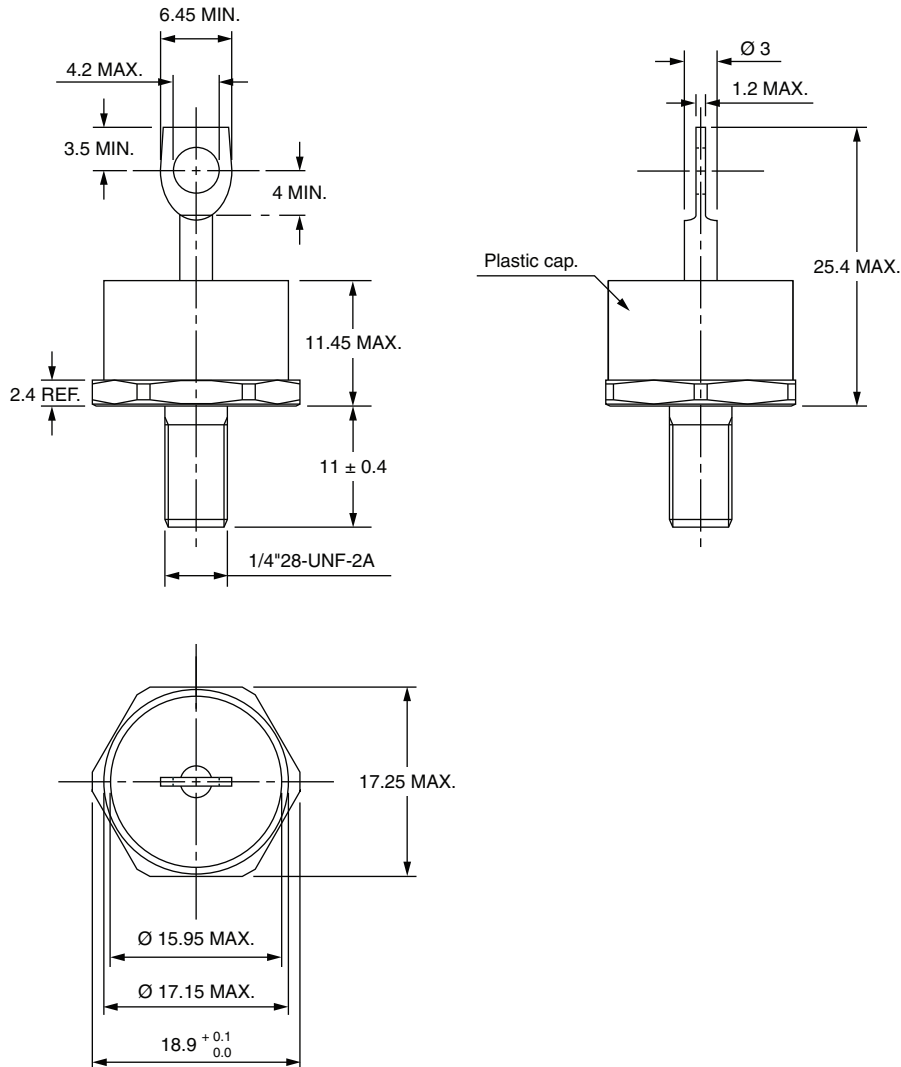

DO-203AB (DO-5) for 50PF(R)...(W), 80PF(R)...(W), and 95PF(R)...(W) Series

DIMENSIONS FOR 80PF(R), 50PF(R), AND 95PF(R) SERIES in millimeters

DIMENSIONS FOR 80PF(R)...(W), 50PF(R)...(W), AND 95PF(R)...(W) SERIES in millimeters

DIMENSIONS FOR 52PF(R), 82PF(R), AND 97PF(R) SERIES in millimeters