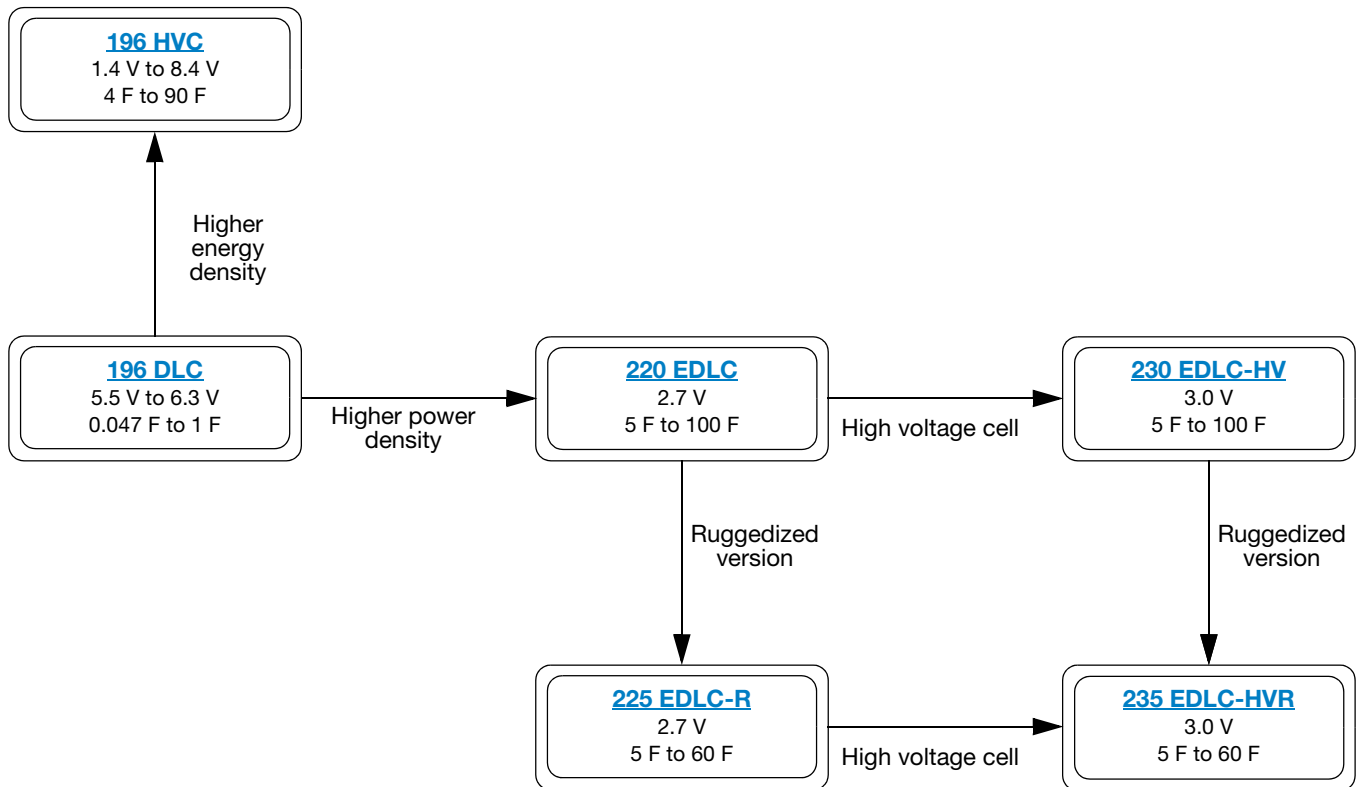

Energy Storage Capacitors

7 mm x 7 mm x 2.5 mm to
35 mm x 25 mm x 20 mm

10 mm x 20 mm to 20 mm x 40 mm