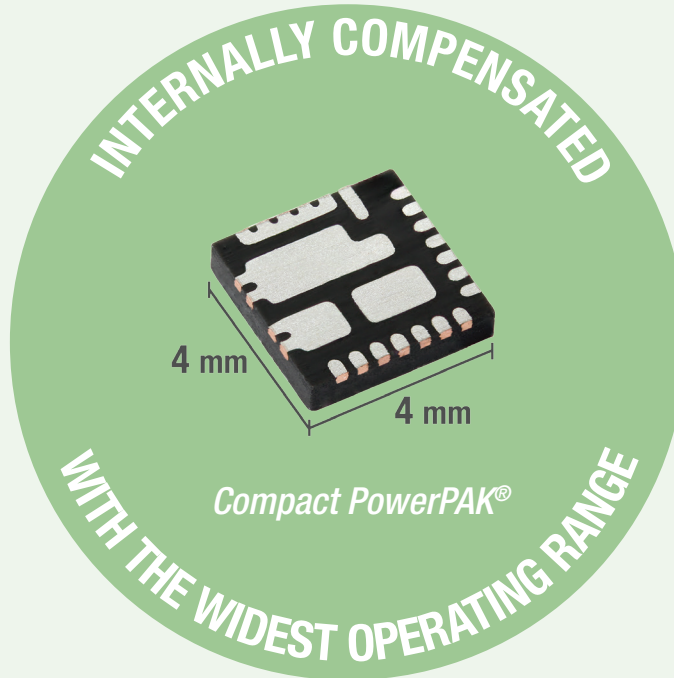

SiC43x: 3 V TO 24 V microBUCK®

8 A TO 24 A FAMILY ENABLES HIGH POWER DENSITY AND EFFICIENCY

IN A NUTSHELL

COMPACT AND SIMPLE

Minimum external components
Two resistors set soft start, switching frequency, ILIMIT and operating mode

VERSATILE

HIGHLY EFFICIENT

SiC431 Efficiency From 12 V

APPLICATIONS

PORTABLE

- Tablet PCs
- Ultrabooks
- Notebooks

HOME ENTERTAINMENT

- Streaming Media Boxes
- Televisions