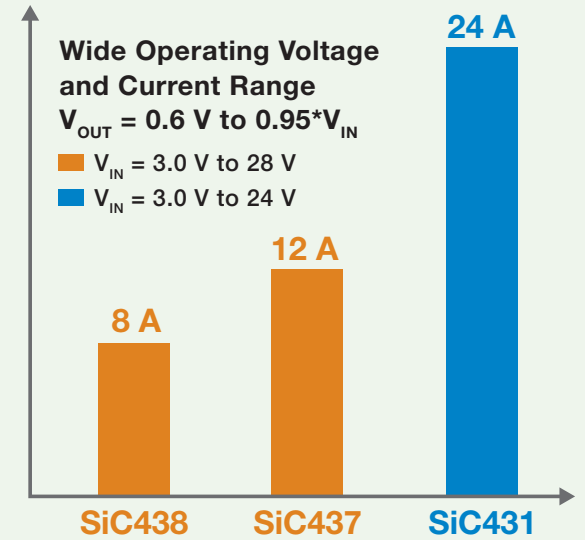

SiC43x: 3 V TO 24 V microBUCK®

8 A TO 24 A FAMILY ENABLES HIGH POWER DENSITY AND EFFICIENCY

IN A NUTSHELL

COMPACT AND SIMPLE

Minimum external components
Two resistors set soft start, switching frequency, ILIMIT and operating mode

VERSATILE

HIGHLY EFFICIENT

APPLICATIONS

PORTABLE

- Tablet PCs
- Ultrabooks
- Notebooks

HOME ENTERTAINMENT

- Streaming Media Boxes
- Televisions

INFRASTRUCTURE

- Line Cards
- Modems
- Transmitters / Base Stations
- AC/DC SMPS

COMPUTING AND PERIPHERALS

- Servers
- Embedded Systems
- SSD
- UPS
- Networking Printers

GAMING

- Game Consoles
- Portable Game Consoles
- Accessories / Controllers / Steering Wheels