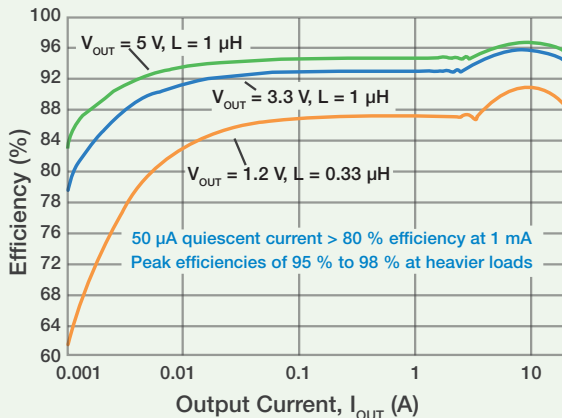

HIGHLY EFFICIENT

SiC431 Efficiency From 12 V

APPLICATIONS

PORTABLE

- Tablet PCs
- Ultrabooks
- Notebooks

HOME ENTERTAINMENT

- Streaming Media Boxes
- Televisions

INFRASTRUCTURE

- Line Cards
- Modems
- Transmitters / Base Stations
- AC/DC SMPS

COMPUTING AND PERIPHERALS

- Servers
- Embedded Systems
- SSD
- UPS
- Networking Printers

GAMING

- Game Consoles
- Portable Game Consoles
- Accessories / Controllers / Steering Wheels