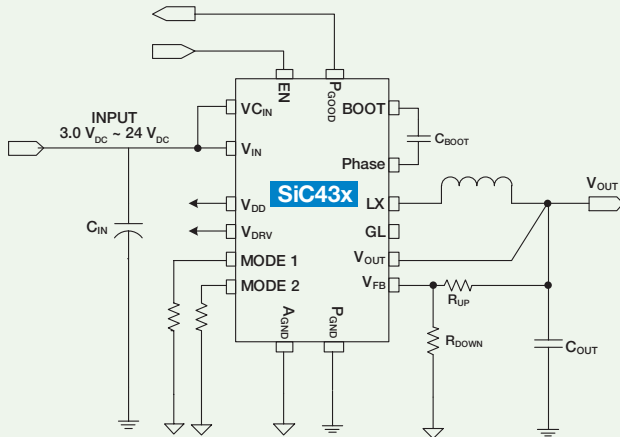

SiC43x: 3 V TO 24 V microBUCK®

8 A TO 24 A FAMILY ENABLES HIGH POWER DENSITY AND EFFICIENCY

IN A NUTSHELL

COMPACT AND SIMPLE

Minimum external components
Two resistors set soft start, switching frequency, ILIMIT and operating mode

VERSATILE

HIGHLY EFFICIENT

SiC431 Efficiency From 12 V

APPLICATIONS

PORTABLE

- Tablet PCs
- Ultrabooks
- Notebooks

HOME ENTERTAINMENT

- Streaming Media Boxes
- Televisions