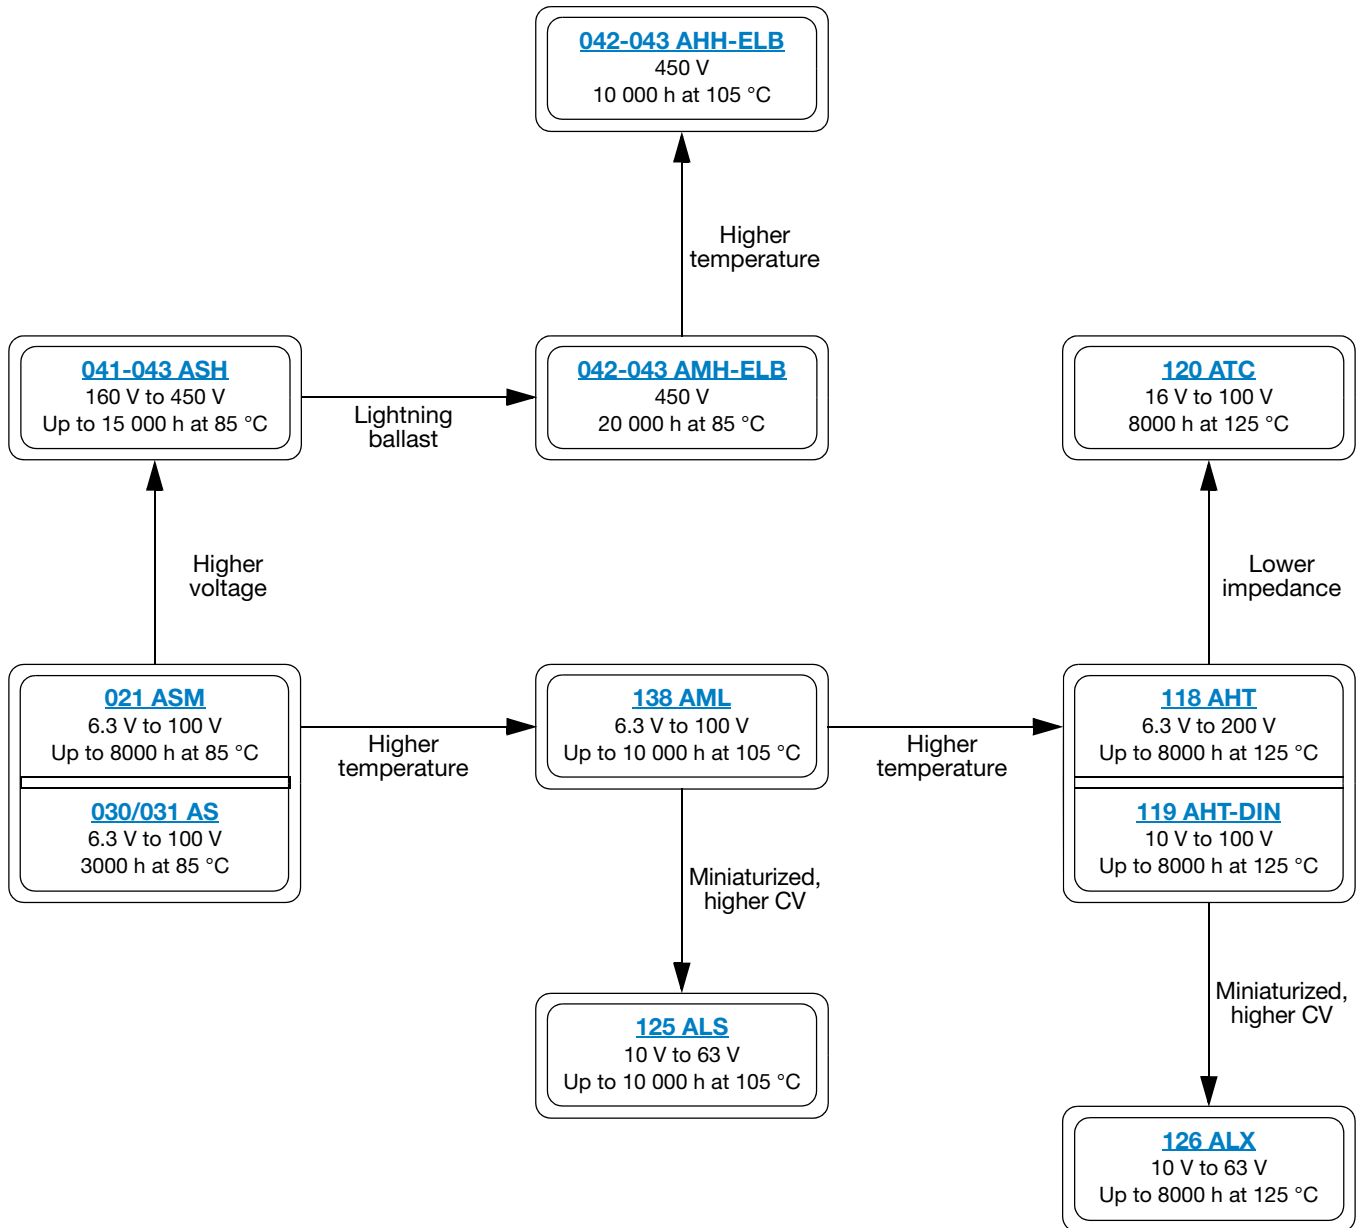

Axial Aluminum Electrolytic Capacitors

4.5 mm x 10 mm to 21 mm x 38 mm