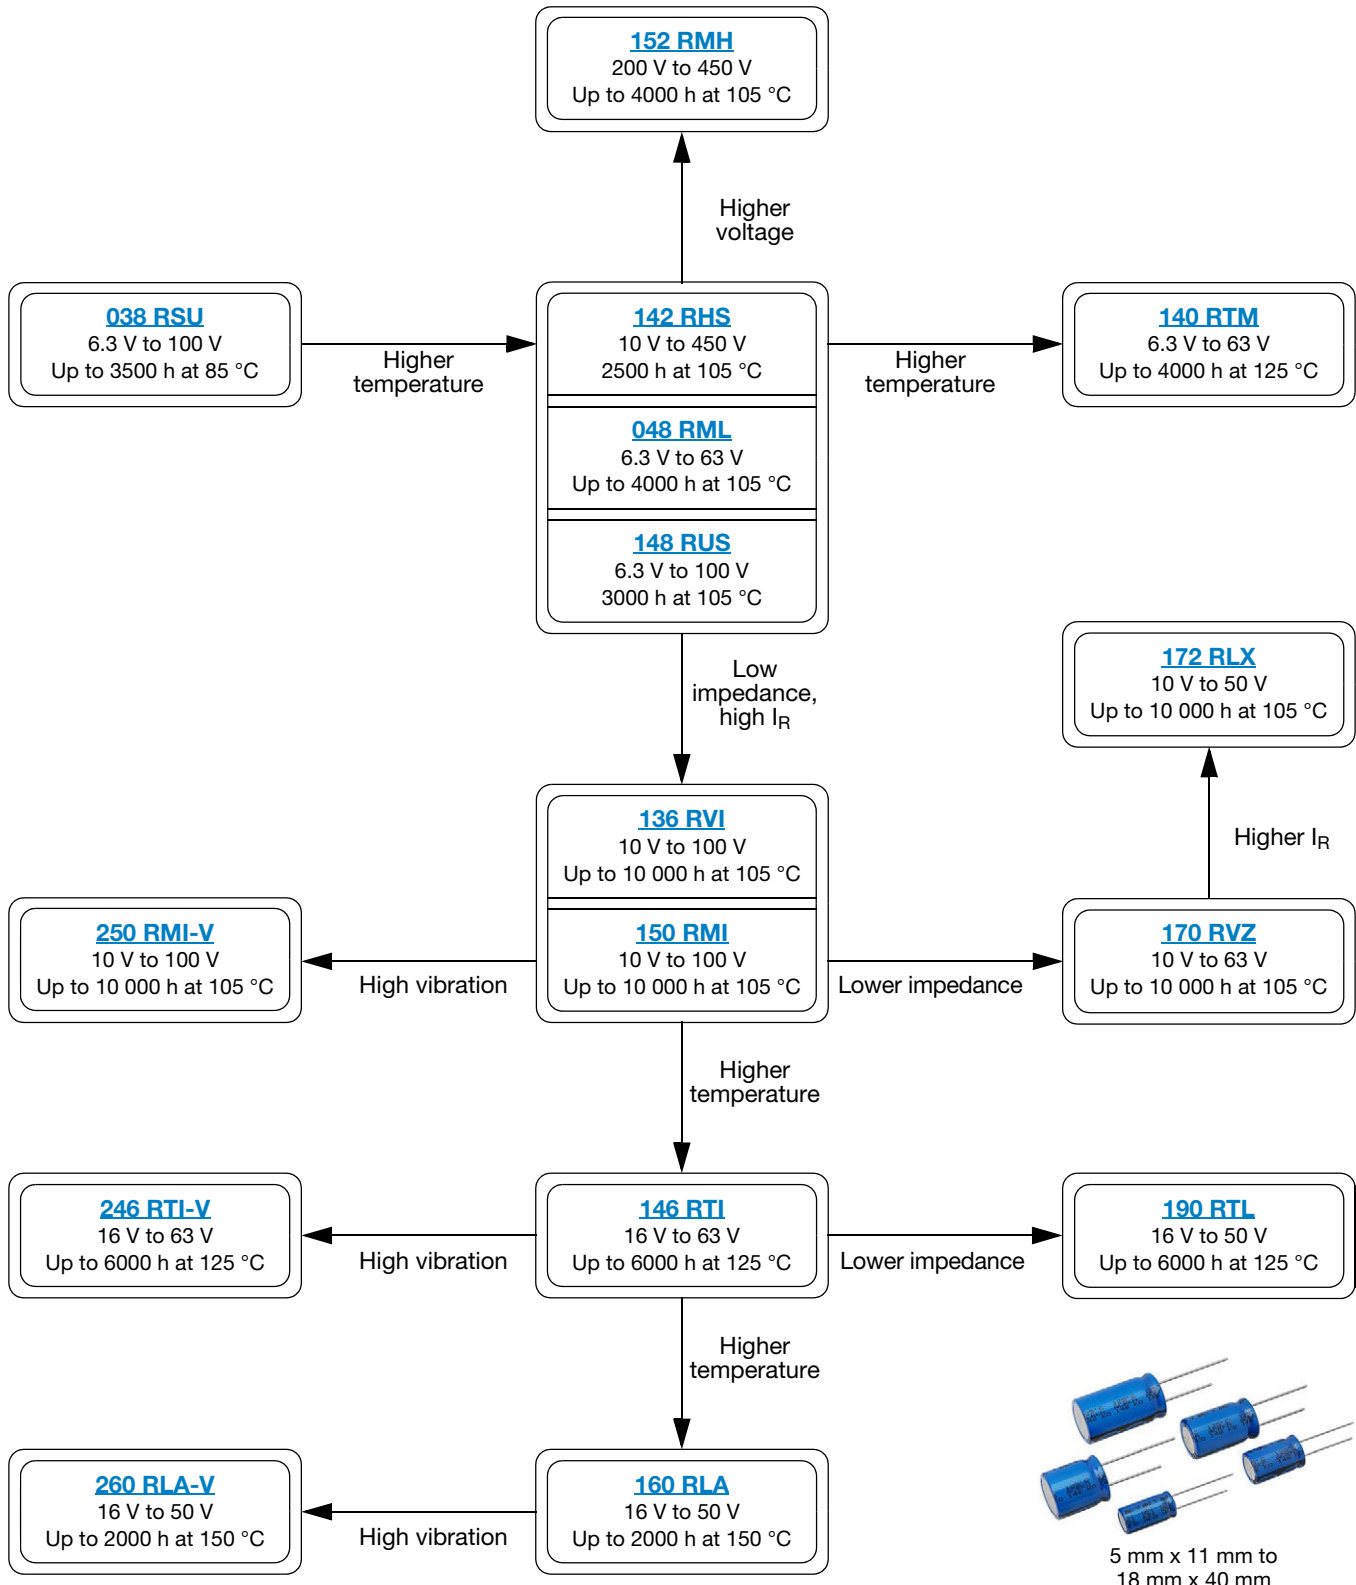

## Radial Aluminum Electrolytic Capacitors

5 mm x 11 mm to  
18 mm x 40 mm