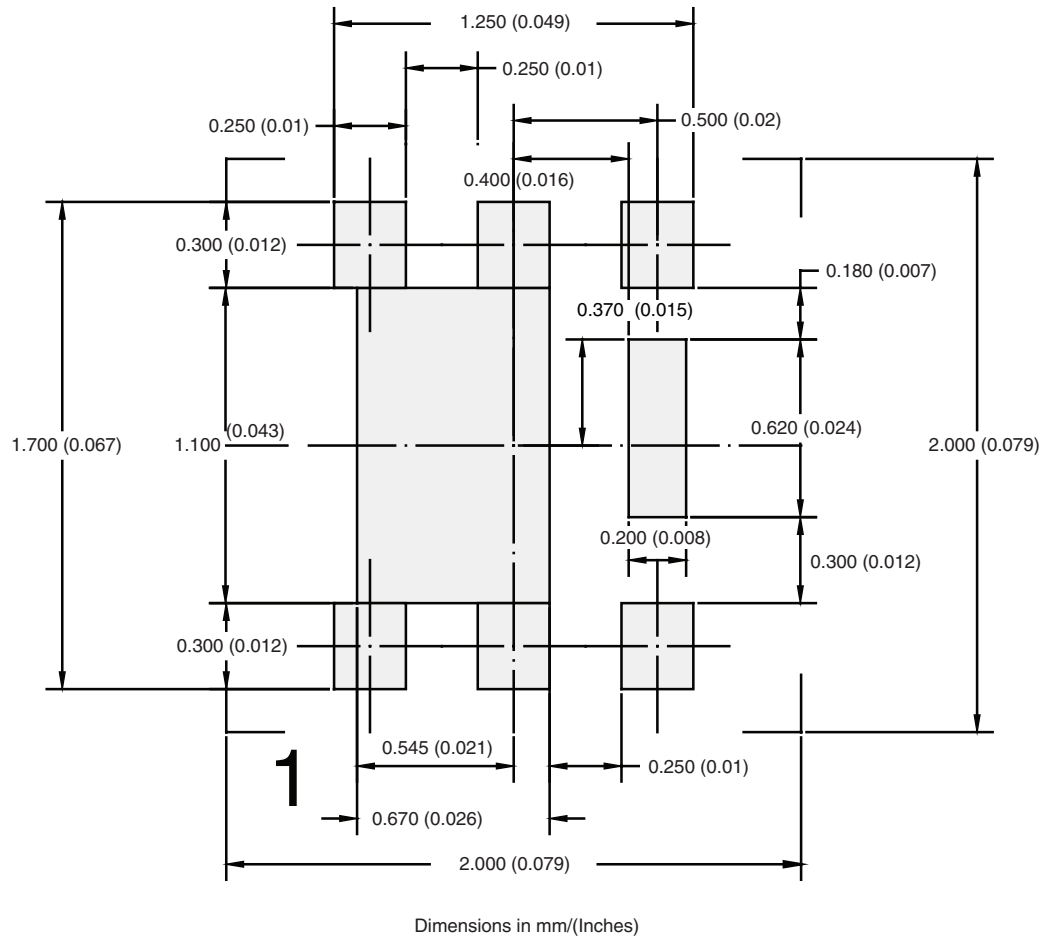

RECOMMENDED PAD LAYOUT FOR PowerPAK® SC75-6L Single

[Return to Index](#)