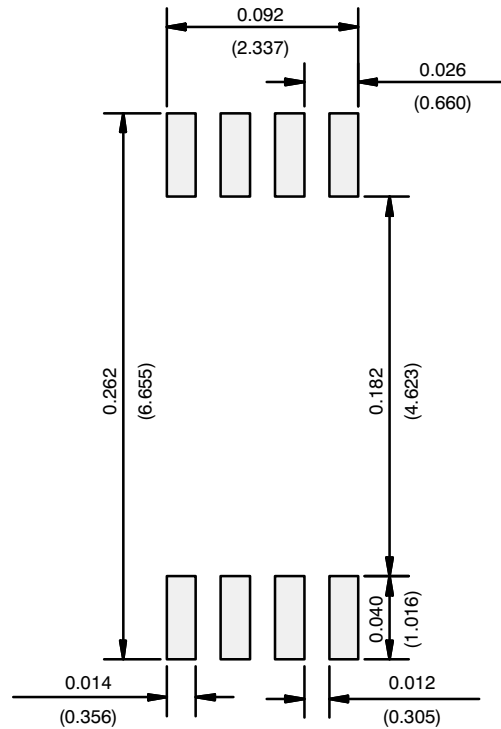

RECOMMENDED MINIMUM PADS FOR TSSOP-8

Recommended Minimum Pads
Dimensions in Inches/(mm)

[Return to Index](#)