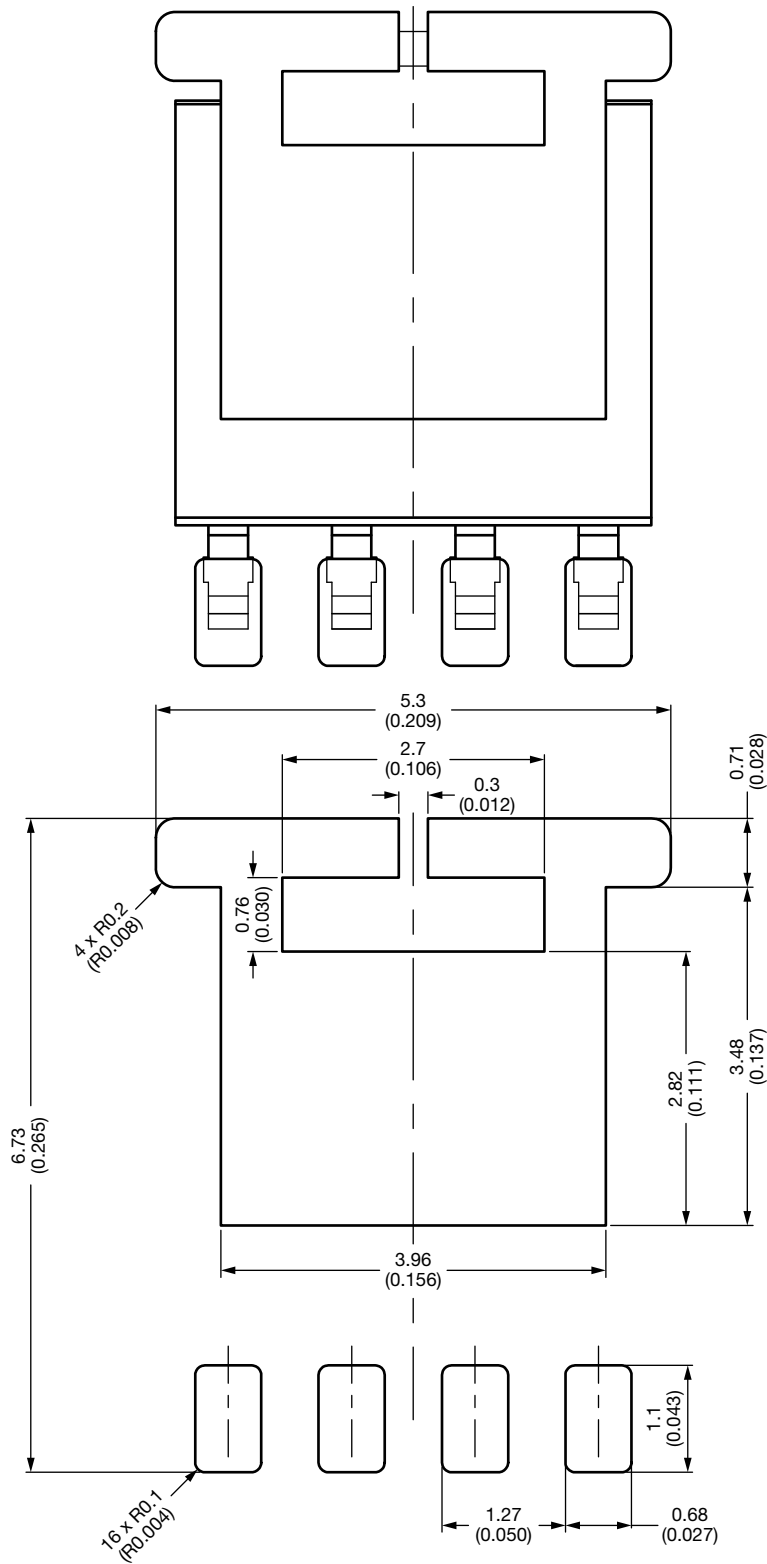

# Recommended Land Pattern PowerPAK® SO-8L Single Short Ear

Dimensions in Millimeters (Inches)