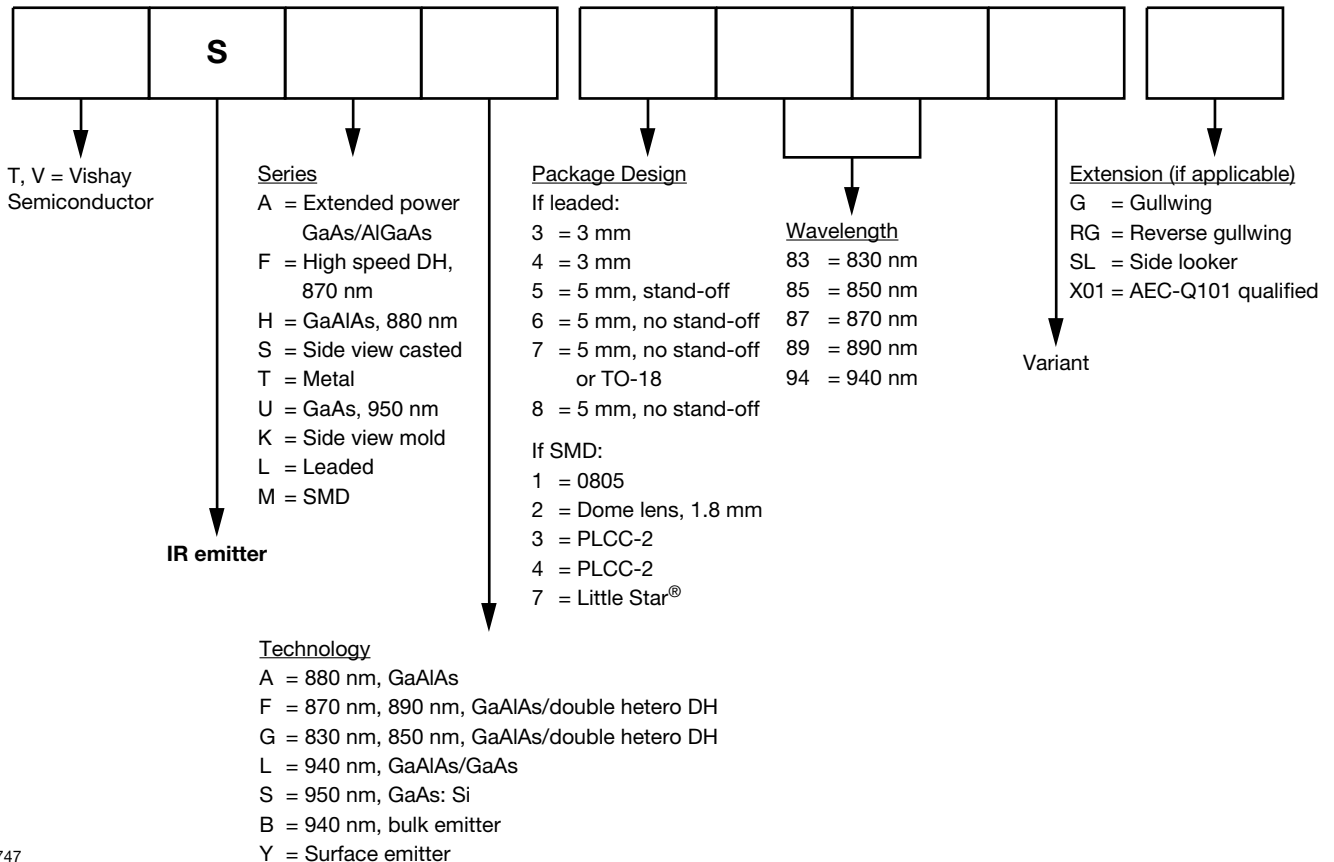

Type Designation Code

DETECTORS

18746

IR EMITTERS

18747