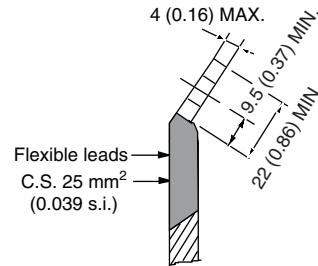

TO-209AB (TO-93)

DIMENSIONS in millimeters (inches)

Note

(1) For metric device: M16 x 1.5 - length 21 (0.83) maximum