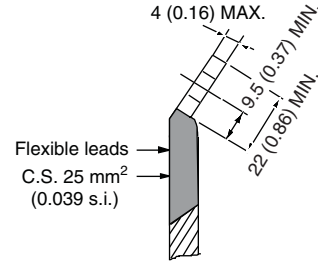

TO-209AB (TO-93)

DIMENSIONS in millimeters (inches)

Note

(1) For metric device: M16 x 1.5 - length 21 (0.83) maximum