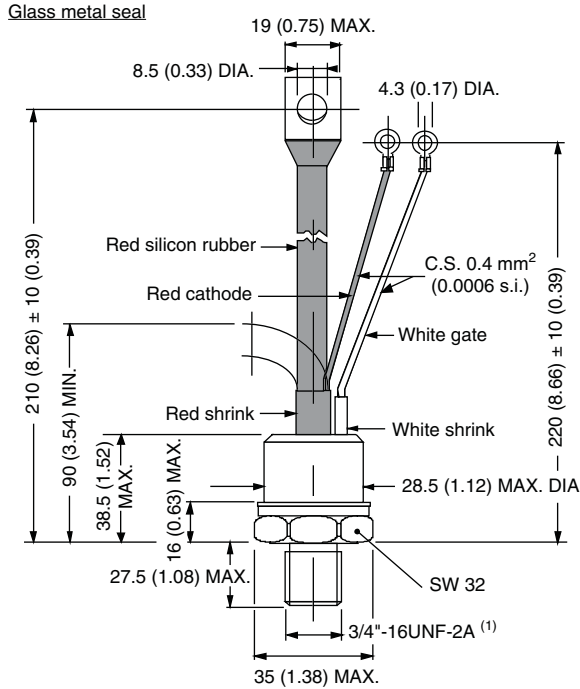

TO-209AB (TO-93)

DIMENSIONS in millimeters (inches)

Note

(1) For metric device: M16 x 1.5 - length 21 (0.83) maximum