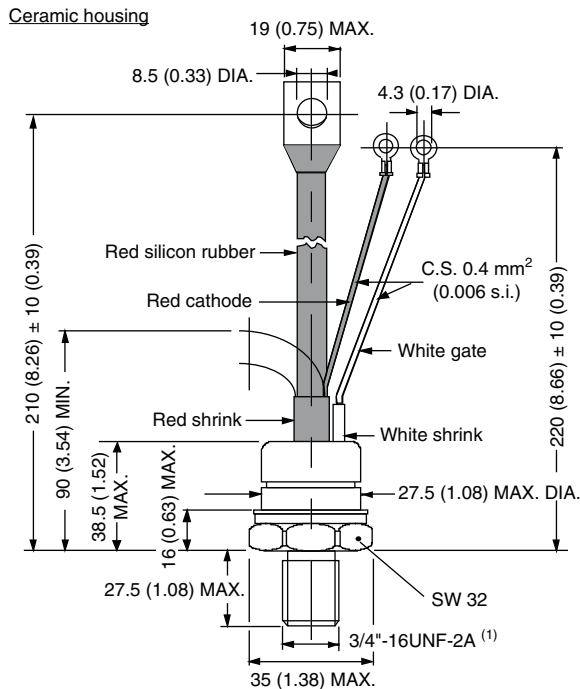

TO-209AB (TO-93)

DIMENSIONS in millimeters (inches)

Note

(1) For metric device: M16 x 1.5 - length 21 (0.83) maximum