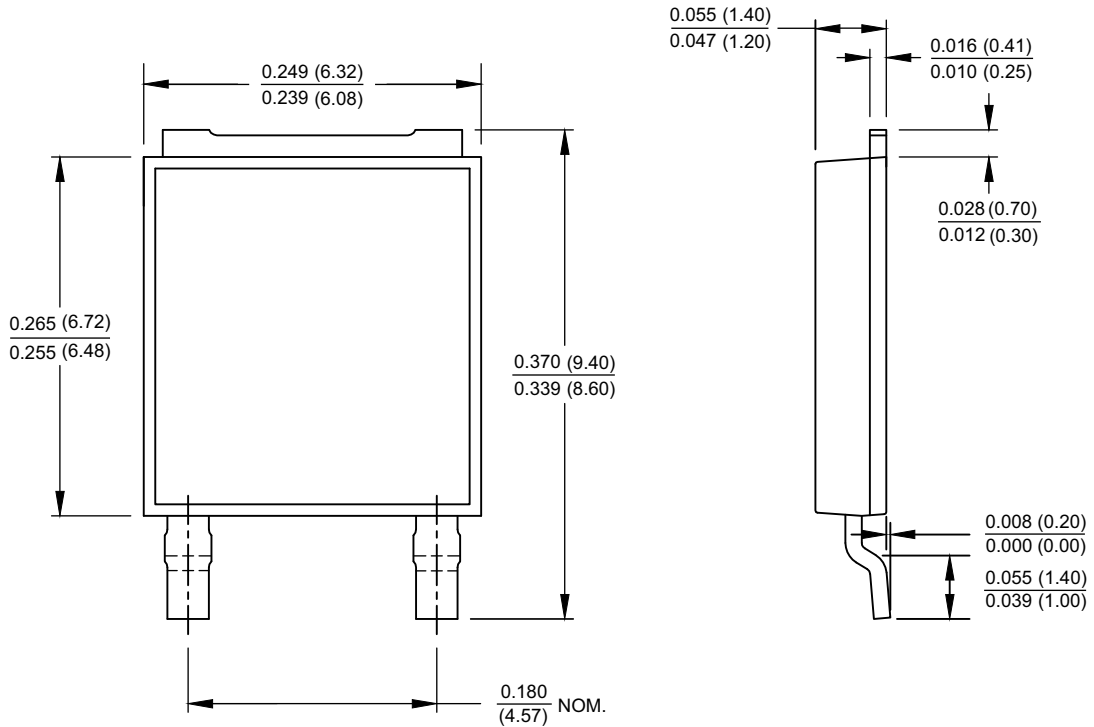

SlimDPAK 2L

DIMENSIONS in millimeters (inches)

Mounting Pad Layout