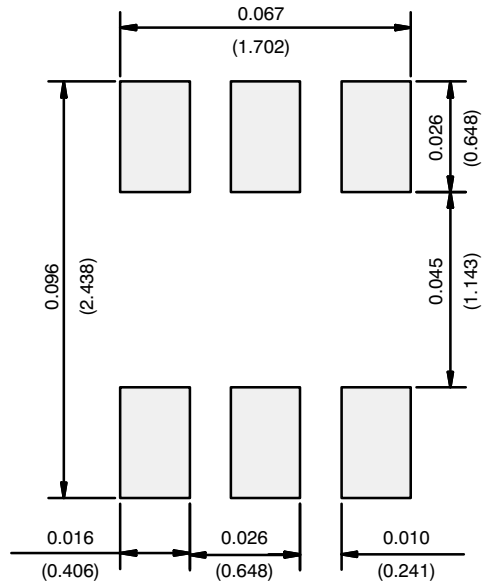

RECOMMENDED MINIMUM PADS FOR SC-70: 6-Lead

Recommended Minimum Pads
Dimensions in Inches/(mm)

[Return to Index](#)